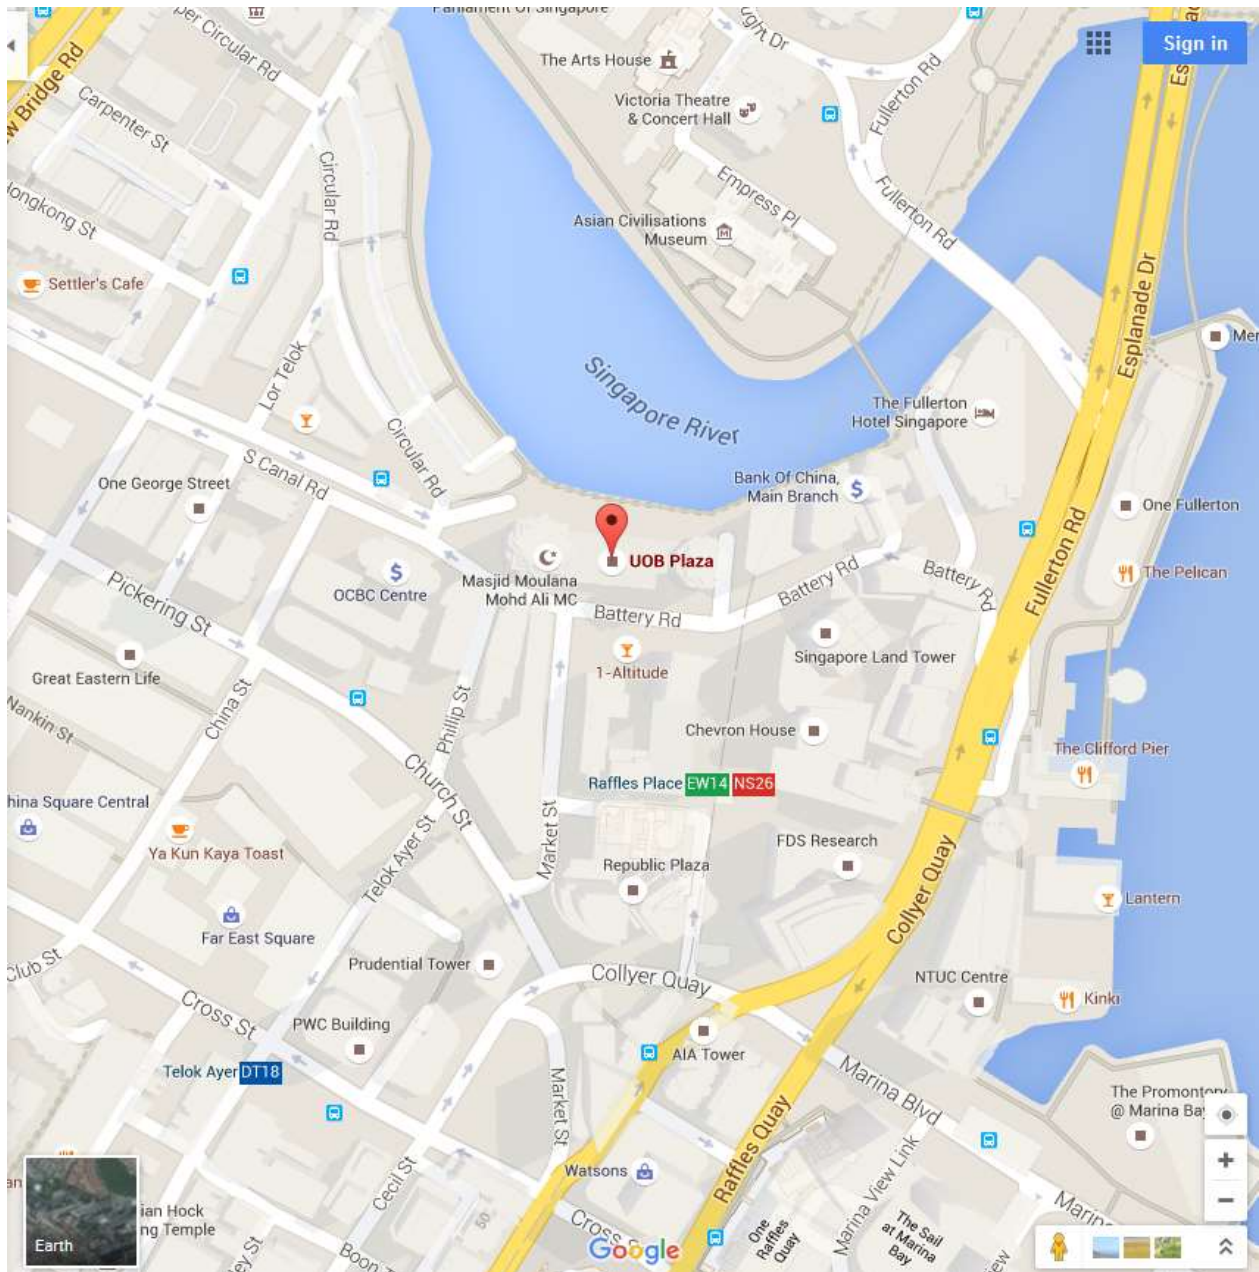

SFP Value Realization Co Ltd

Symphony Financial Partners (Singapore) Pte Ltd

Office Address:

80 Raffles Place #24-21 UOB Plaza 2 Singapore 048624

Telephone: +65 6536 3920

MRT Exit: G

Symphony Financial Partners (Singapore) Pte. Ltd.